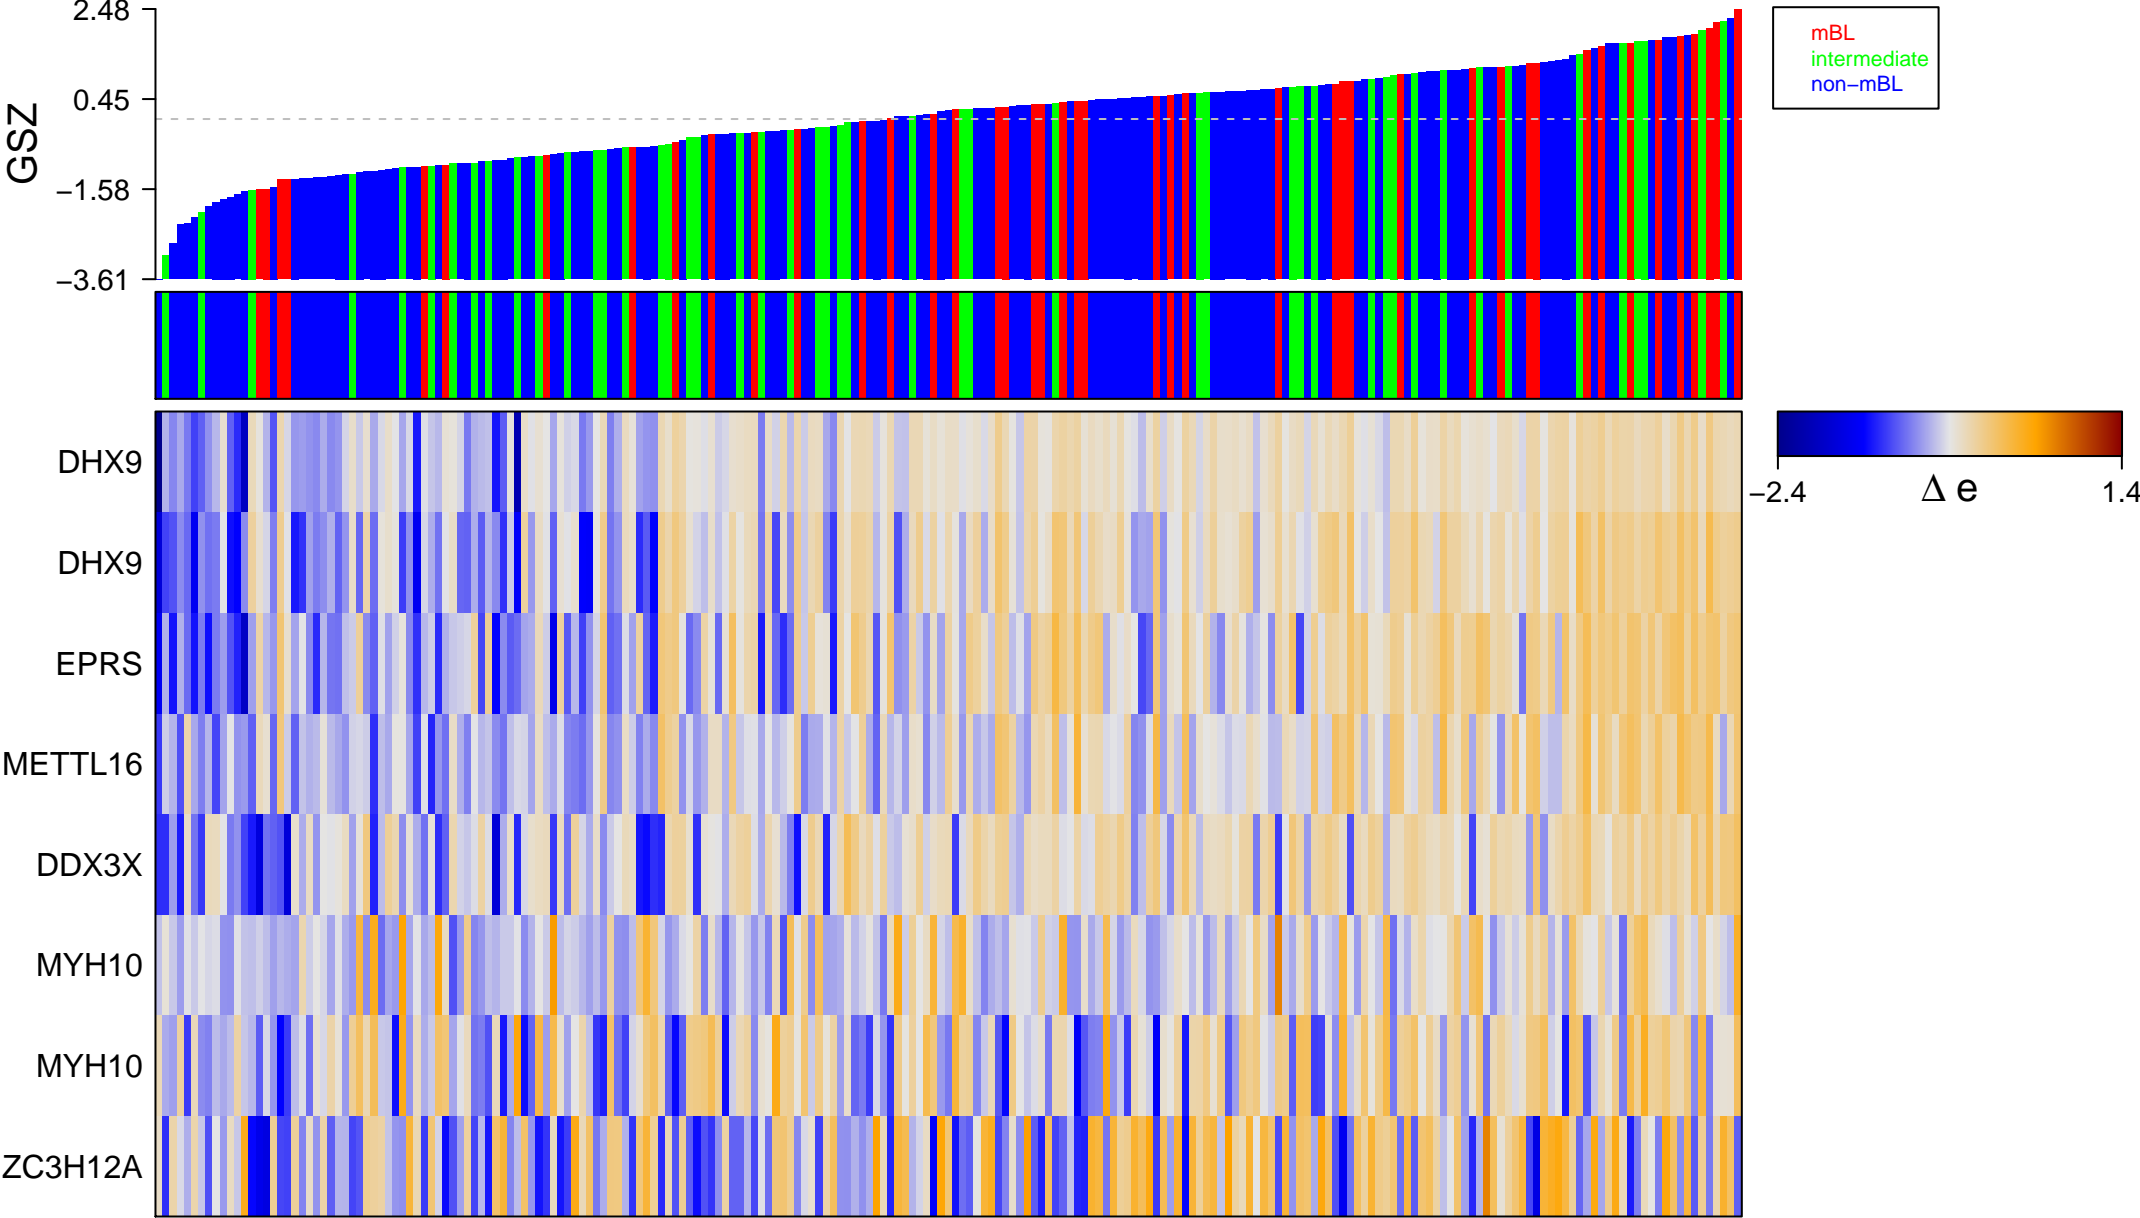

RNA stem-loop binding

RNA stem-loop binding

■ on
■ -
□ off

RNA stem-loop binding